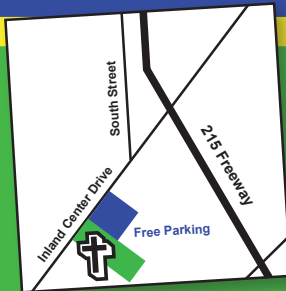

### ADMISSION

\$2 per person or \$2 for 2  
people with coupon on right!

Children under 5 - Free

PLENTY OF FREE PARKING

Business & Senior 65+  
LUNCH SPECIAL

**\$5.00**

Souvlaki or Gyro  
& Soda

**+ Free Admission**